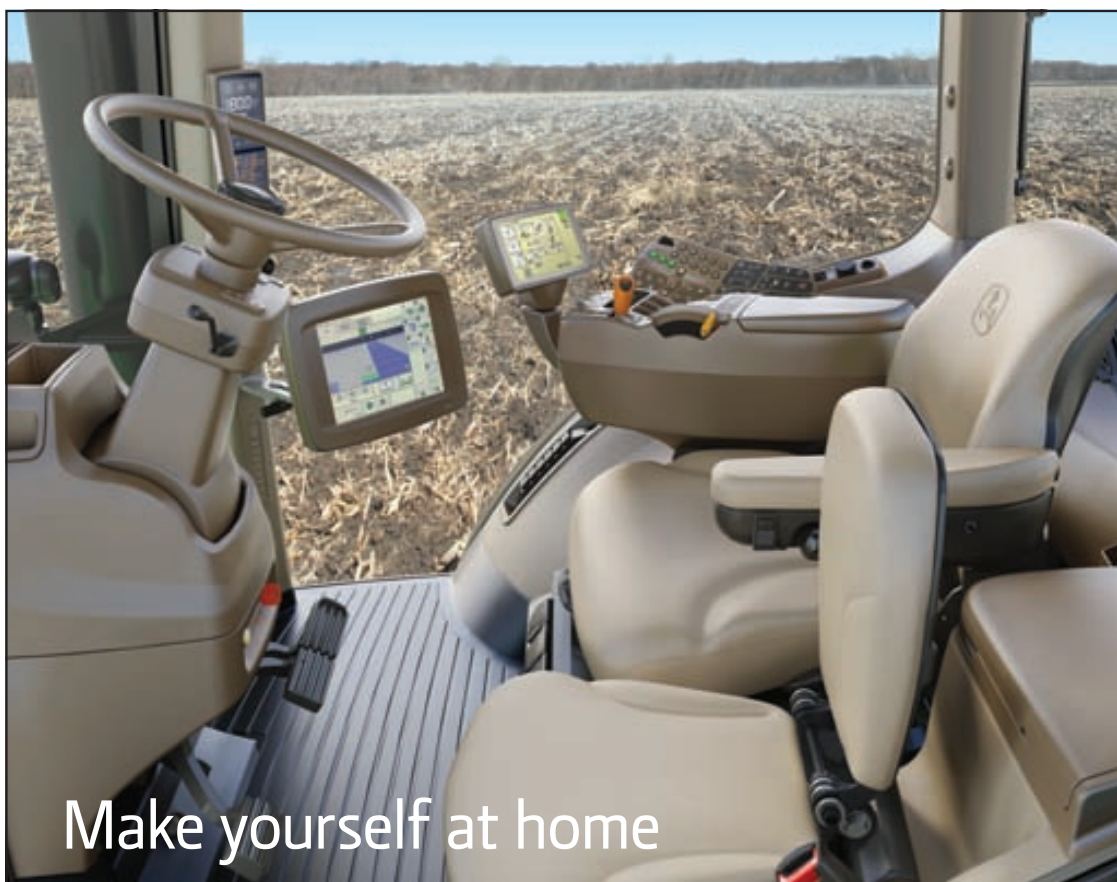

Nomination forms are available online at www.WisconsinAgriculturist.com.

Or, to have a nomination form mailed to you, call the *Wisconsin Agriculturist* editorial office at 920-346-8333.

Deadline for nominations is Dec. 1. Letters of recommendation help strengthen the nomination and should be included.

Winners will be selected by a committee of industry leaders and will

be honored at a luncheon during the Wisconsin Public Service Farm Show March 30 through April 1 at the EAA Grounds in Oshkosh. Winners also will be featured in the April issue of *Wisconsin Agriculturist*. Past winners will be invited to attend the Master Agriculturist awards program luncheon.

So take a few minutes and nominate somebody you believe should receive

the award. Anybody can nominate a farmer or write a recommendation, including family members, neighbors, friends, Extension agents, bankers or industry representatives.

Nomination forms and letters of recommendation should be returned to: *Wisconsin Agriculturist*, 102 E. Jefferson St., P.O. Box 236, Brandon, WI, 53919.

John Deere Dealers

See one of these dealers for a demonstration

WISCONSIN

HILLSBORO

Hillsboro Equip., Inc.

MARION

Caroline Implement Co., Inc.

SHAWANO

Caroline Implement Co., Inc.

STEVENS POINT

Faivre Implement, Inc.

STRATFORD

Central Wisconsin Co-op

TWO RIVERS

Eis Implement, Inc.

WATERTOWN

Mid-State Equipment
Watertown

Make yourself at home

Presenting the new John Deere 8R/8RT Series Tractors

Twelve hours into a 15-hour day and it feels like the first. All because of a cab that's fully loaded with comfort and convenience. Simple yet advanced controls. Powerful but calming air circulation. Plus the all-new 8RT Series Track Tractors offer the AirCushion™ Suspension System and the Infinitely Variable Transmission, making them the smoothest around. Oh yeah — these are the tractors of your dreams. So sit back. Relax. And make yourself at home.

The new 8R Series with 225 to 345 engine hp (181 to 284 PTO hp) and 8RT Series with 295 to 345 engine hp (235 to 275 PTO hp).

Step inside at www.JohnDeere.com/8R.

www.JohnDeere.com